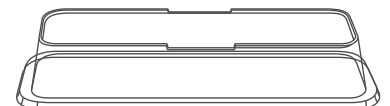

AP1115 High flat lid

- 277x85 mm
- 300x107 mm
- 304x111 mm
- 27 mm