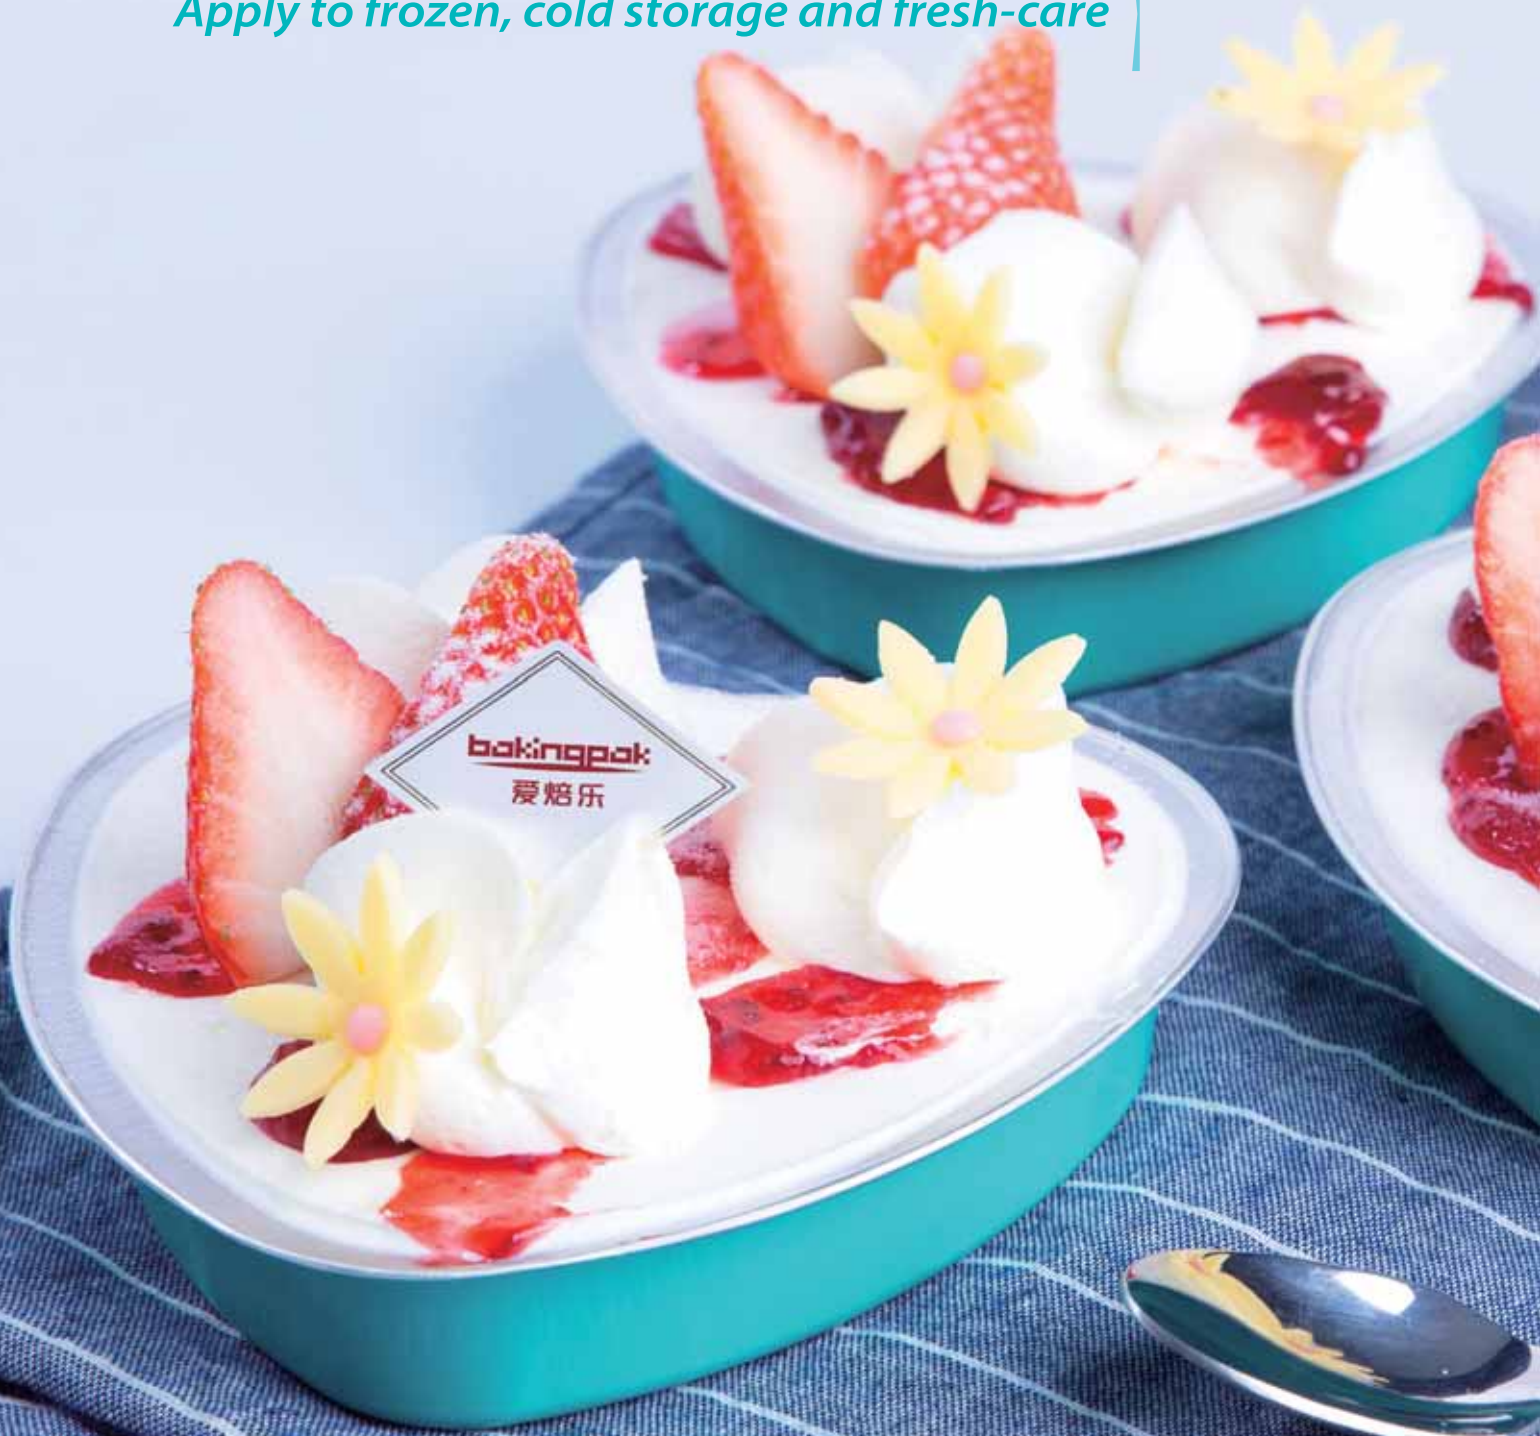

Low Temperature Resistance

Apply to frozen, cold storage and fresh-care